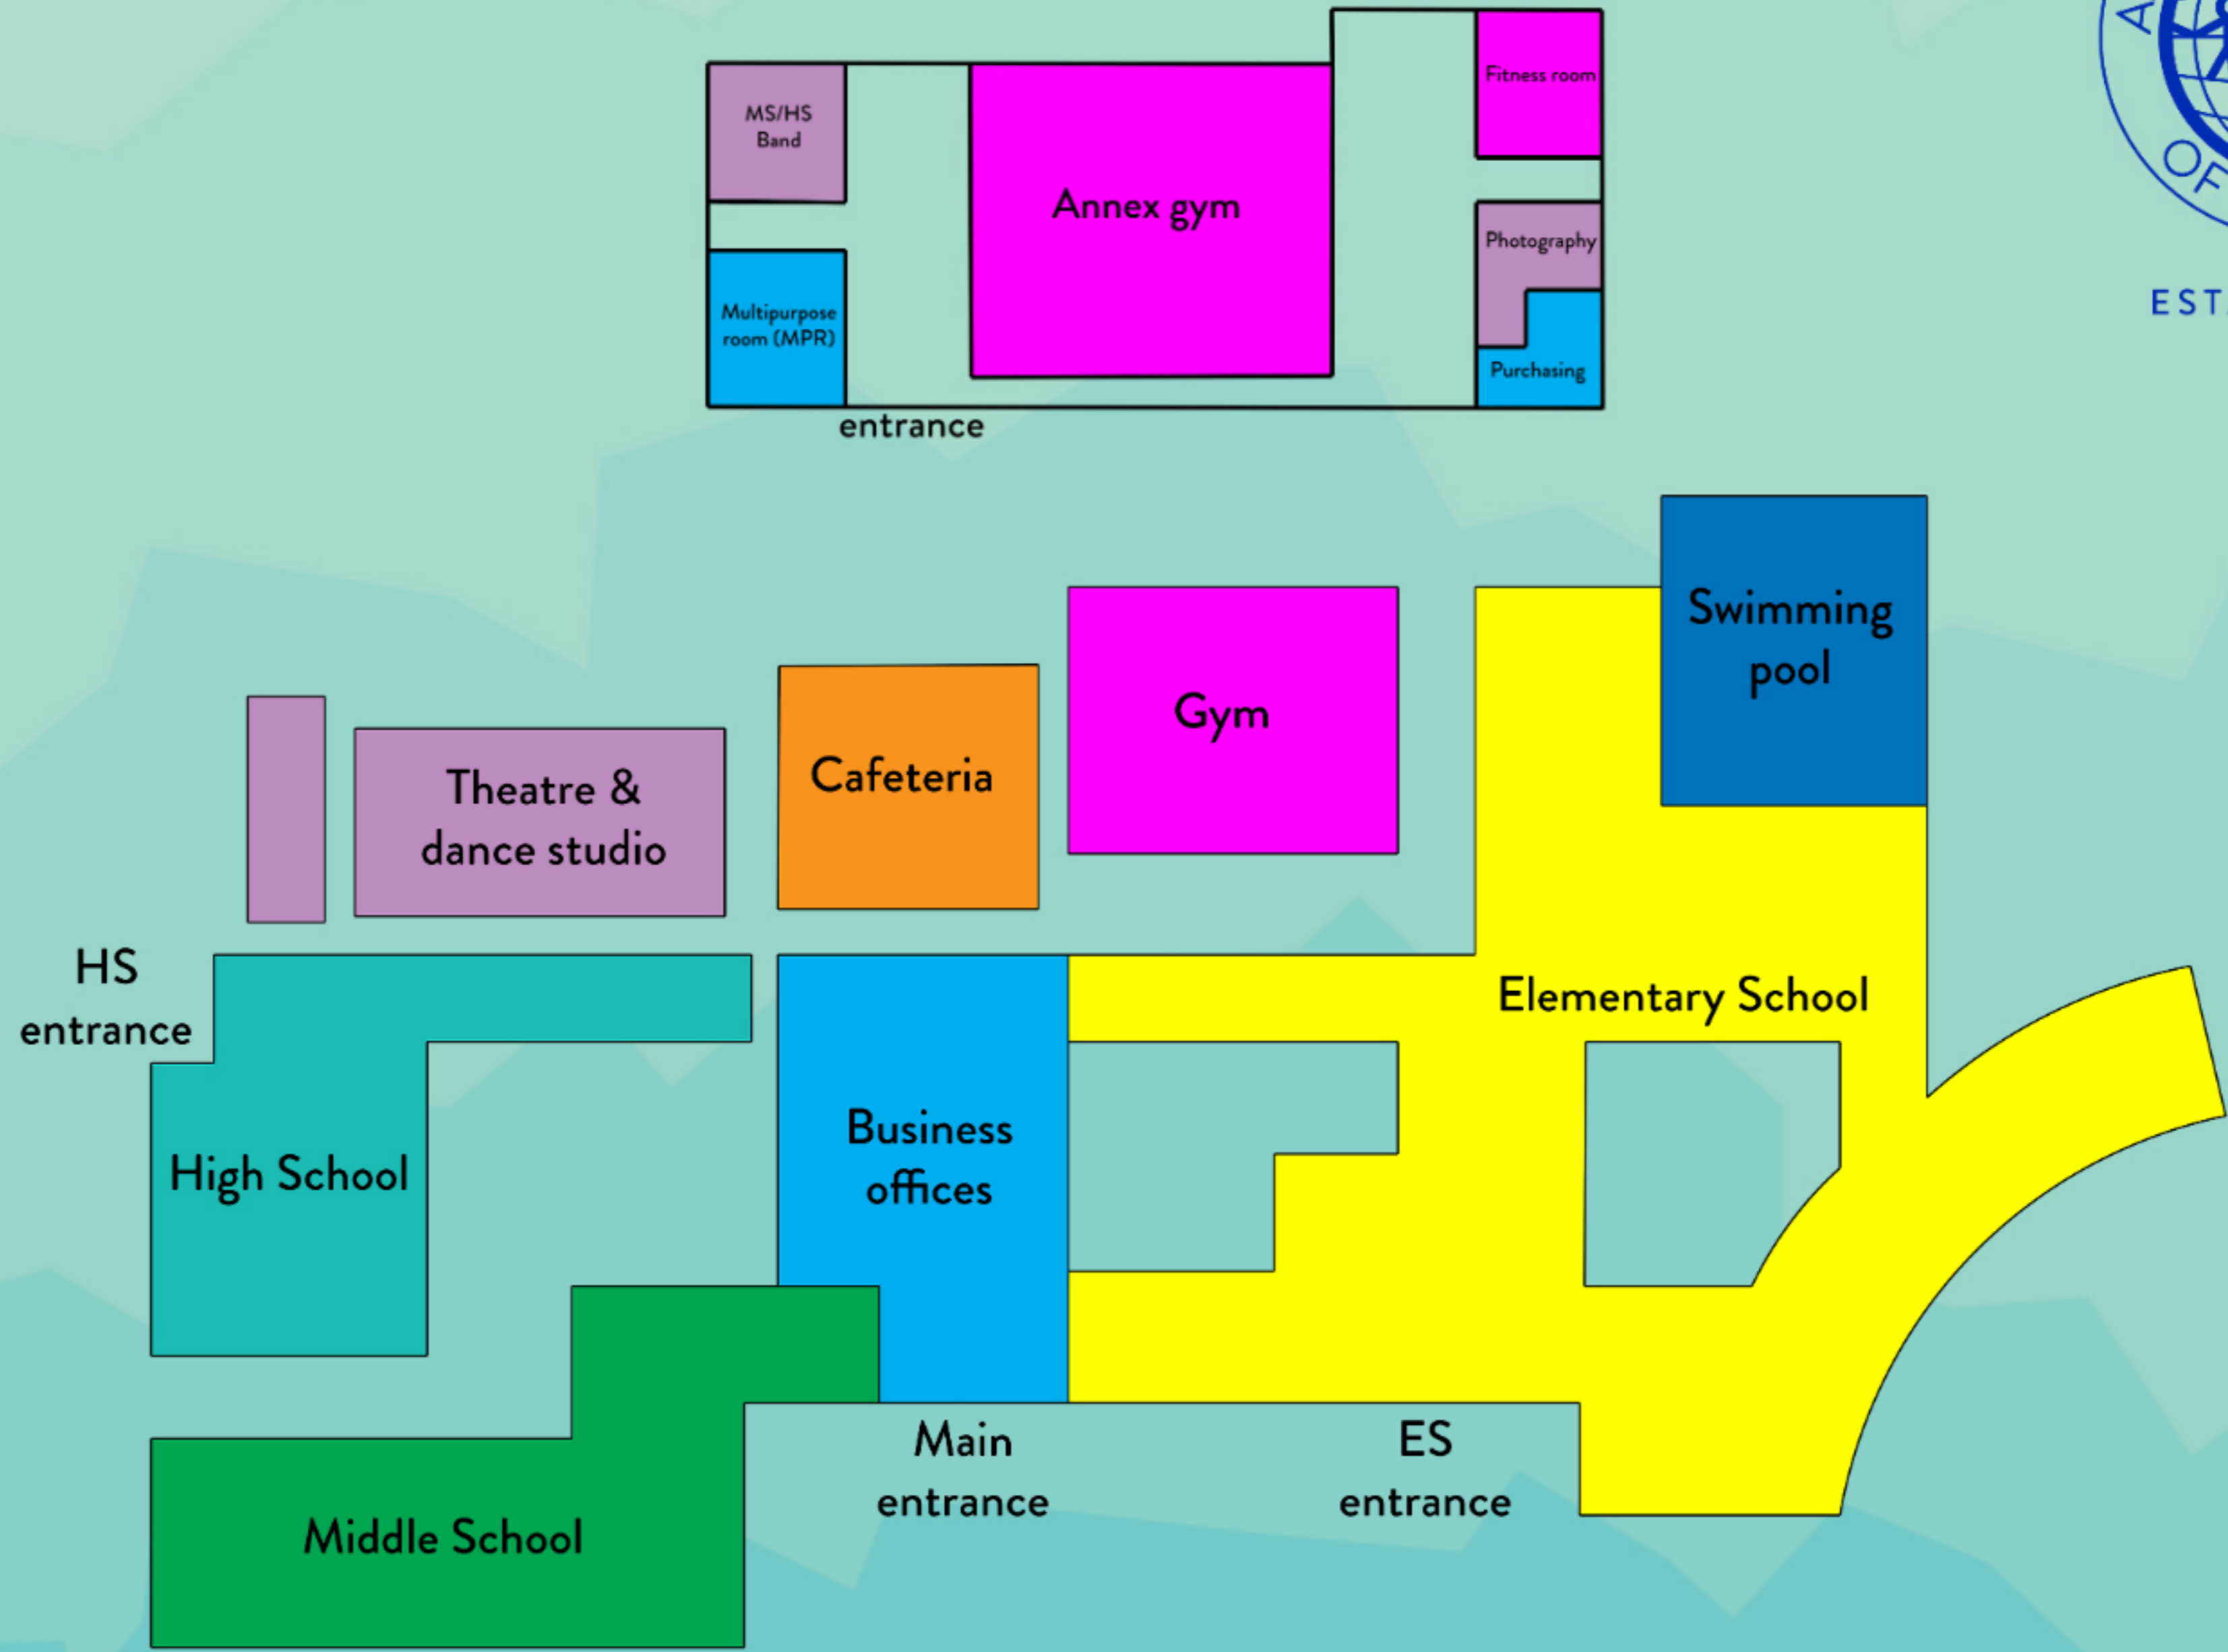

- Walk your bicycle when on campus.
- Park bicycles in the racks provided.

**No**

just dropping off

**Kiss & Go!**

- The **Kiss & Go** zone is located next to the ES, MS and HS entrances
- Get ready before you arrive
- Stop, kiss and go!

# Ground floor map

# First floor map